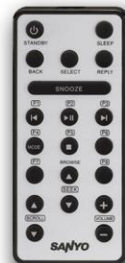

SANYO

Internet Radio R227

Versatile Expansion to any Home
Entertainment System

Internet Radio R227

Versatile Expansion to any Home Entertainment System

The new SANYO R227 WiFi internet radio is capable of delivering thousands of FREE internet radio stations and podcasts (sports, music, talk shows) from virtually every region of the world! As a stand-alone audio product which does not require a PC to operate or any subscription fees, the R227 provides listeners an easy way to access quality internet radio via a WiFi or broadband Ethernet connection. The R227 delivers exceptional sound performance through the use of high quality speaker drivers, dual tuned porting and matched amplifiers. Its distinctive design and styling makes it perfect complement in any home or office setting. The R227 makes it easy for sports fans, ex-patriots, and radio enthusiasts to enjoy their favorite local radio in non-local areas.

SPECIFICATIONS

FM Tuning Range	87.5-108MHz
System Power	2W x 2 RMS system power
Speaker Drivers	90mm x 2 diameter speaker drivers
Wireless	Supports wireless security protocols WEP and WPA
Headphone	3.5mm stereo headphone jack
Auxiliary	3.5mm auxiliary input jack
Ethernet	10/100Base-T Ethernet jack
Power Supply	AC 100-240-60/50Hz
Unit Dimensions (W x H x D)	8.7" x 4.4" x 5.3"
Unit Weight	4.2 lbs